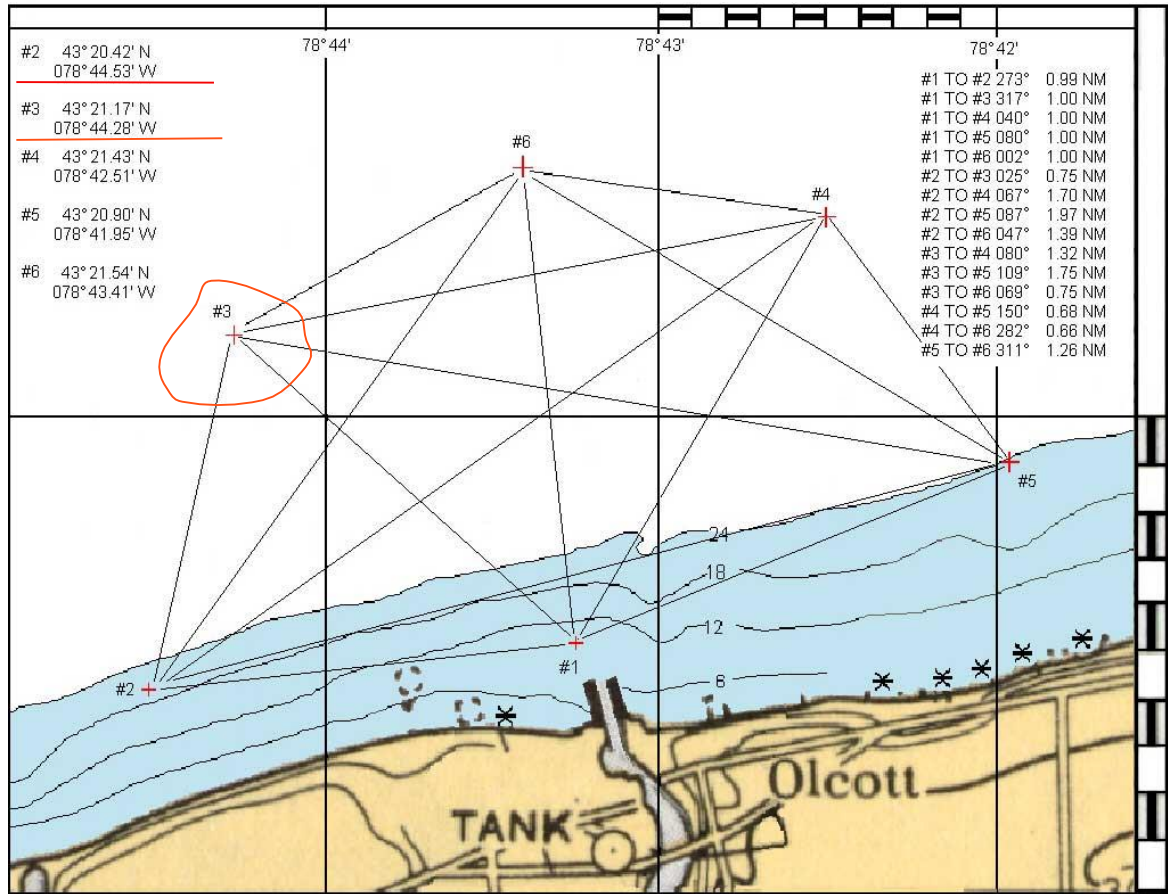

# **LYRA 2020 Lower River**

## **Sailing instructions Amendment 3**

### **Coordinates of Olcott Mark**

The Olcott mark will be OYC racing mark 3

Located aprox 43.21.17 N 78.44.28 W

43° 21'

43° 20'